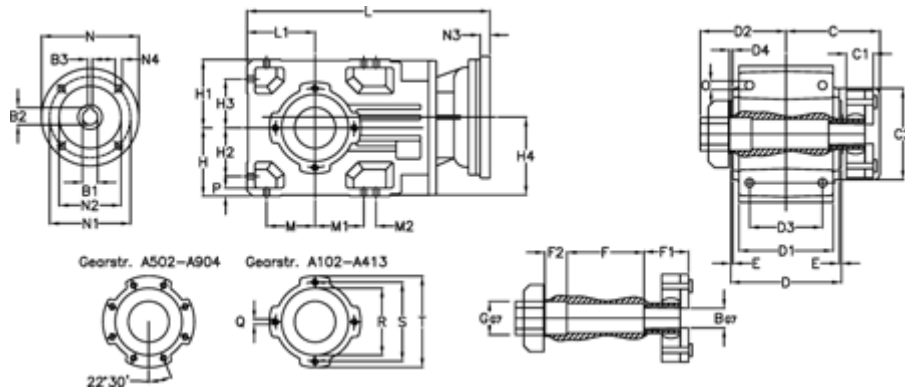

Article number: 296003517186220

Description: Bevel helical gearbox
A353QF30-171,8-P63B5

Measures

B = 30	D1 = 166	F2 = 53	L = 417.0	N3 = 4
B1 = 11	D2 = 80	G = 42	L1 = 100	N4 = M8x19
B2 = 12.8	D3 = 135	GA = 43	M = 73.0	O = 12.0
B3 = 4	d4 = 5.0	H = 100	M1 = 73.0	P = 11
C = 70.0	Description = A353 QF-xx P63 B5	H1 = 100	M2 = 11	Q = M10x17
C1 = 24	E = 3.5	H2 = 73.0	N = 140	R = 110
C2 = 90.0	F = 12.0	H3 = 73.0	N1 = 115	S = 130
D = 173	F1 = 48.0	H4 = 114.0	N2 = 95	T = 150